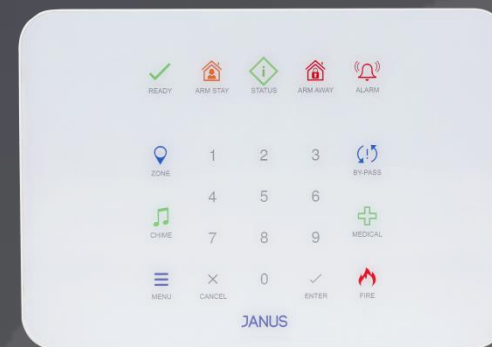

Wireless
Alarm Panel
EWPL

Wireless
Magnetic Contact
EWM

Wireless
PIR Detector
EWP